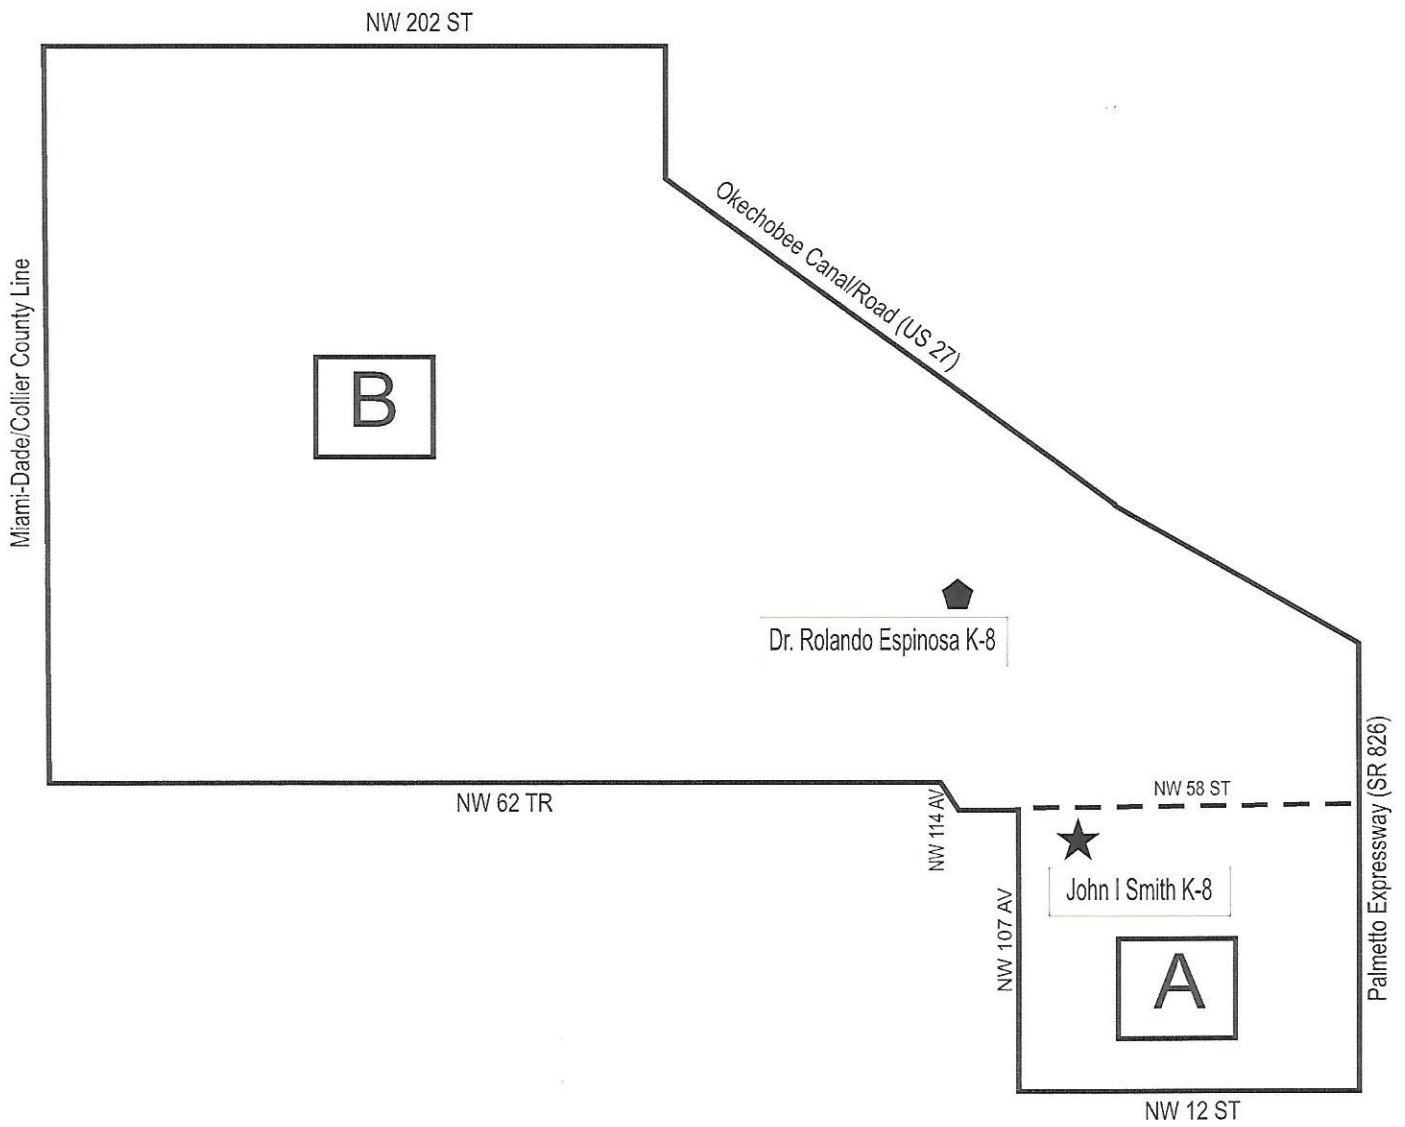

John I Smith K-8 Center
10415 NW 52nd Street
Doral, Florida 33178

Area A

Proposed boundary of John I Smith K-8 Center

Area B

Proposed boundary of Dr. Rolando Espinosa K-8 Center